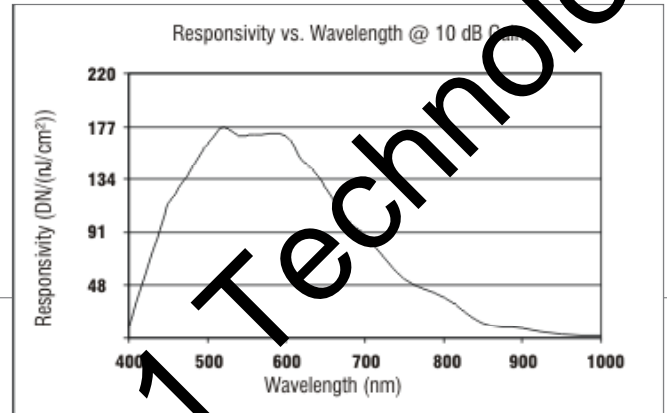

Piranha ES ES-80-0xKx0

Enhanced Sensitivity Line Scan Cameras

These Enhanced Sensitivity Line Scan cameras use TDI technology to maximize photon capture at these high line rates. With data rates up to 640 megapixels per second and 8k of resolution, these cameras inspect and detect with unrivalled precision and speed.

www.teledynedalsa.com

Americas

Boston, USA
Tel: +1 978-670-2000
sales.americas@teledynedalsa.com

Europe

Munich, Germany
Tel: +49 8142-46770
sales.europe@teledynedalsa.com

Asia Pacific

Tokyo, Japan
+81 3-5960-6353
sales.asia@teledynedalsa.com

Teledyne DALSA is an international leader in digital imaging and semiconductors and has its corporate offices in Waterloo, Ontario, Canada.