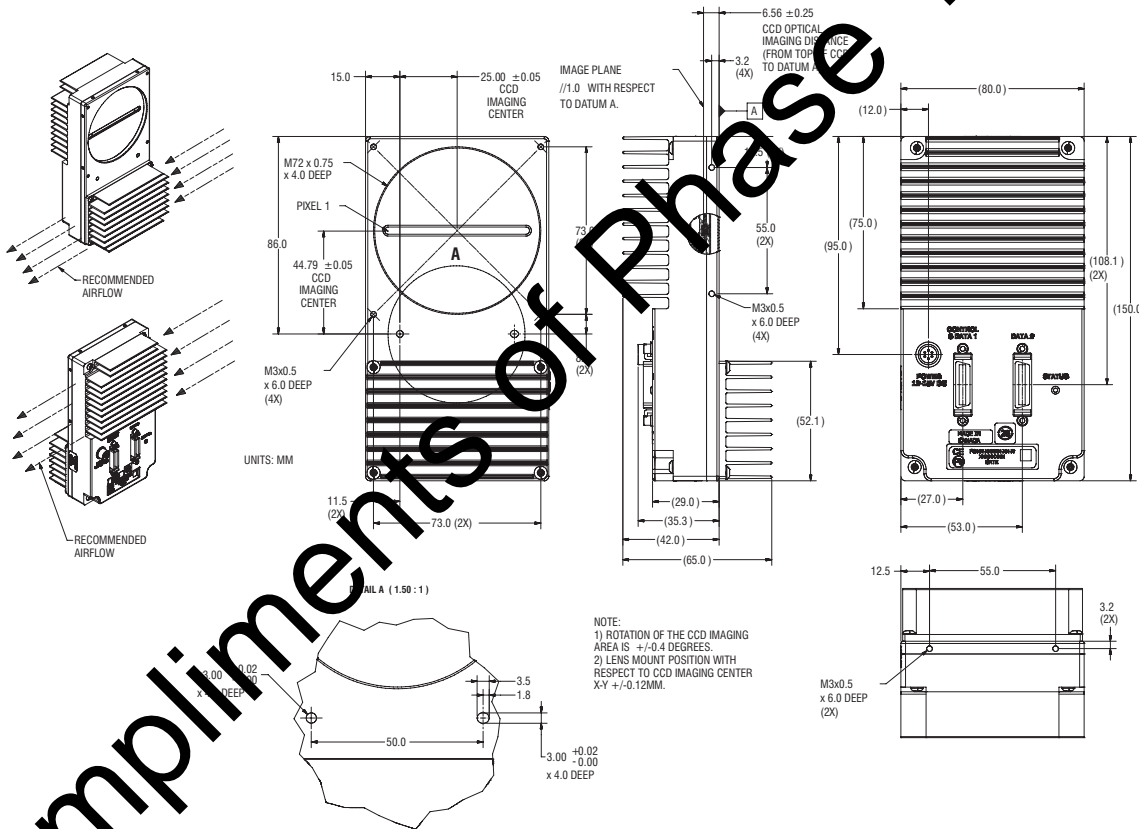

Piranha ES ES-80-0xKx0

Enhanced Sensitivity Line Scan Cameras

These Enhanced Sensitivity Line Scan cameras use TDI technology to maximize photon capture at these high line rates. With data rates up to 640 megapixels per second and 8k of resolution, these cameras inspect and detect with unrivalled precision and speed.

www.teledynedalsa.com

Americas

Boston, USA
Tel: +1 978-670-2000
sales.americas@teledynedalsa.com

Europe

Munich, Germany
Tel: +49 8142-46770
sales.europe@teledynedalsa.com

Asia Pacific

Tokyo, Japan
+81 3-5960-6353
sales.asia@teledynedalsa.com

Teledyne DALSA is an international leader in digital imaging and semiconductors and has its corporate offices in Waterloo, Ontario, Canada.