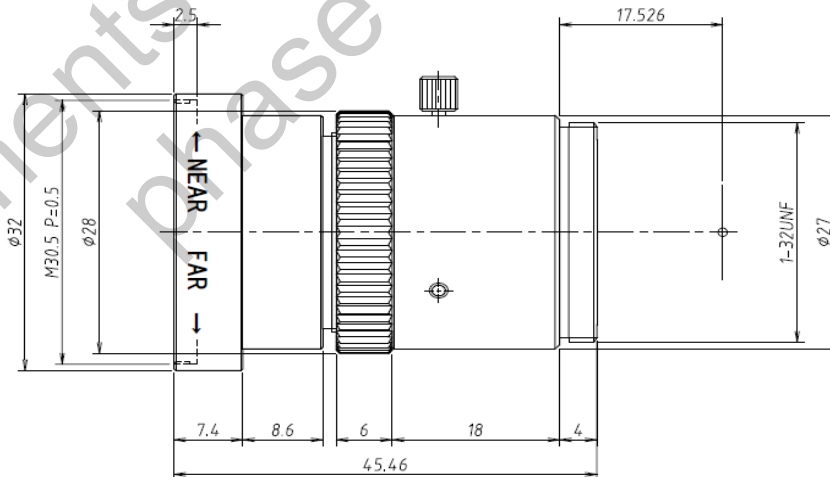

M0824-MPW2-R series

f=8mm F2.4/F4.0/F5.6/F8.0/F11.0
for 2/3 type Cameras, Ruggedized 5 Megapixel
C-Mount

Model No.		M0824-MPW2-R series		Effective	Front	φ 21.0mm	
Focal Length		8mm		Lens Aperture	Rear	φ 12.0mm	
Max. Aperture Ratio		1:2.4		Distortion	2/3 type	-1.87%(y=5.5)	
Max. Image Format		8.8mm x 6.6mm(φ 11mm)			1/1.8 type	-1.55%(y=4.32)	
Operation Range	Iris	F2.4/F4.0/F5.6/F8.0/F11.0			1/2 type	-1.427%(y=4.0)	
	Focus	0.05m - Inf.		Back Focal Length	13.7mm		
Control	Iris	Fix		Flange Back Length	17.526mm		
	Focus	Manual		Mount	C-Mount		
Object Dimension at M.O.D.	2/3 Type	5.4cm x 7.4cm		Filter Size	M30.5 P=0.5mm		
	1/1.8 Type	4.3cm x 5.7cm		Dimensions	φ 32mm x 45.46mm		
	1/2 Type	3.9cm x 5.3cm		Weight	62g		
Angle of View	D	2/3 Type	69.32°	1/1.8 Type	56.9°	1/2 Type	53.23°
	H		57.80°		46.72°		43.74°
	V		44.36°		35.75°		33.23°
Operating Temperature		-10°C - +50°C					

M.O.D. : Minimum Object Distance

Dimensions

Model No.	Aperture(F)
M0824-MPW2-R	F2.4
M0840-MPW2-R	F4.0
M0856-MPW2-R	F5.6
M0880-MPW2-R	F8.0
M0811-MPW2-R	F11.0