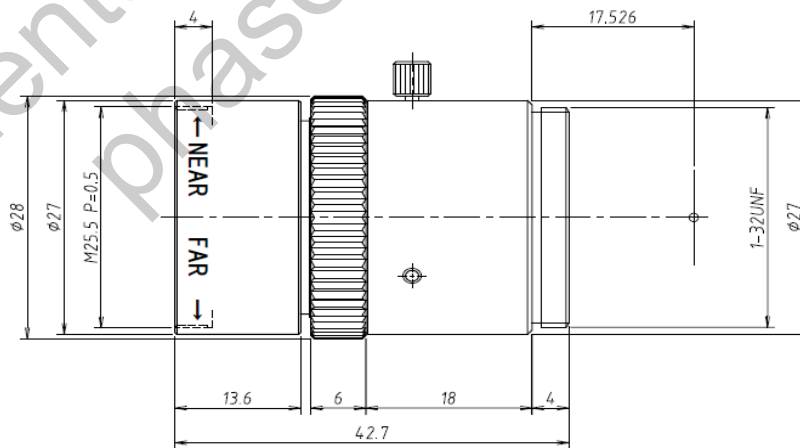

M1224-MPW2-R series

f=12mm F2.4/F4.0/F5.6/F8.0/F11.0

for 2/3 type Cameras, Ruggedized 5 Megapixel

C-Mount

Model No.		M1224-MPW2		Effective	Front	ϕ 19.5mm	
Focal Length		12mm		Lens Aperture	Rear	ϕ 13.5mm	
Max. Aperture Ratio		1:2.4		Distortion	2/3 type	-0.05%(y=5.5)	
Max. Image Format		8.8mm x 6.6mm(ϕ 11mm)			1/1.8 type	-0.34%(y=4.32)	
Operation Range		F2.4/F4.0/F5.6/F8.0/F11.0			1/2 type	-0.35%(y=4.0)	
Control	Iris	Fix		Back Focal Length		14.39mm	
	Focus	Manual		Flange Back Length		17.526mm	
Object Dimension at M.O.D.	2/3 Type	6.4cm x 8.5cm		Mount		C-Mount	
	1/1.8 Type	5.0cm x 6.7cm		Filter Size		M25.5 P=0.5mm	
	1/2 Type	4.6cm x 6.2cm		Dimensions		ϕ 28mm x 42.7mm	
Angle of View	D	2/3 Type	48.6°	1/1.8 Type	39.1°	1/2 Type	36.5°
	H		39.8°		31.7°		29.5°
	V		30.4°		24.0°		22.3°
Operating Temperature		-10°C - +50°C					

M.O.D. : Minimum Object Distance

Dimensions

Model No.	Aperture(F)
M1224-MPW2-R	F2.4
M1240-MPW2-R	F4.0
M1256-MPW2-R	F5.6
M1280-MPW2-R	F8.0
M1211-MPW2-R	F11.0