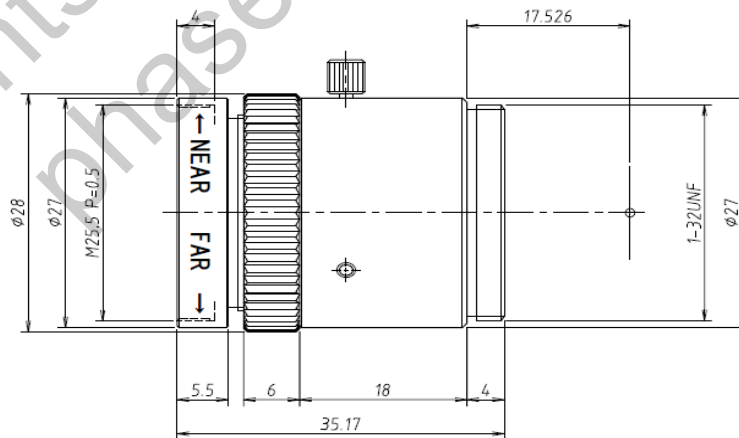

## M3520-MPW2-R series

**f=35mm F2.0/F4.0/F5.6/F8.0/F11.0**  
**for 2/3 type Cameras, Ruggedized 5 Megapixel**  
**C-Mount**

Model No.		M3520-MPW2		Effective	Front	φ 18.0mm	
Focal Length		35mm		Lens Aperture	Rear	φ 12.0mm	
Max. Aperture Ratio		1:2.0		Distortion	2/3 type	0.011%(γ=5.5)	
Max. Image Format		8.8mm x 6.6mm(φ 11mm)			1/1.8 type	0.010%(γ=4.32)	
Operation Range	Iris	F2.0/F4.0/F5.6/F8.0/F11.0			1/2 type	0.009%(γ=4.0)	
	Focus	0.2m - Inf.		Back Focal Length	18.0mm		
Control	Iris	Fix		Flange Back Length	17.526mm		
	Focus	Manual		Mount	C-Mount		
Object Dimension at M.O.D.	2/3 Type	3.48cm x 4.63cm		Filter Size	M25.5 P=0.5mm		
	1/1.8 Type	2.74cm x 3.63cm		Dimensions	φ 28mm x 35.17mm		
	1/2 Type	2.53cm x 3.37cm		Weight	45g		
Angle of View	D	2/3 type	17.8°	1/1.8 type	14.0°	1/2 type	13.0°
	H		14.3°		11.2°		10.4°
	V		10.7°		8.5°		7.8°
Operating Temperature		-10°C - +50°C					

M.O.D. : Minimum Object Distance

### Dimensions

Model No.	Aperture(F)
M3520-MPW2-R	F2.0
M3540-MPW2-R	F4.0
M3556-MPW2-R	F5.6
M3580-MPW2-R	F8.0
M3511-MPW2-R	F11.0