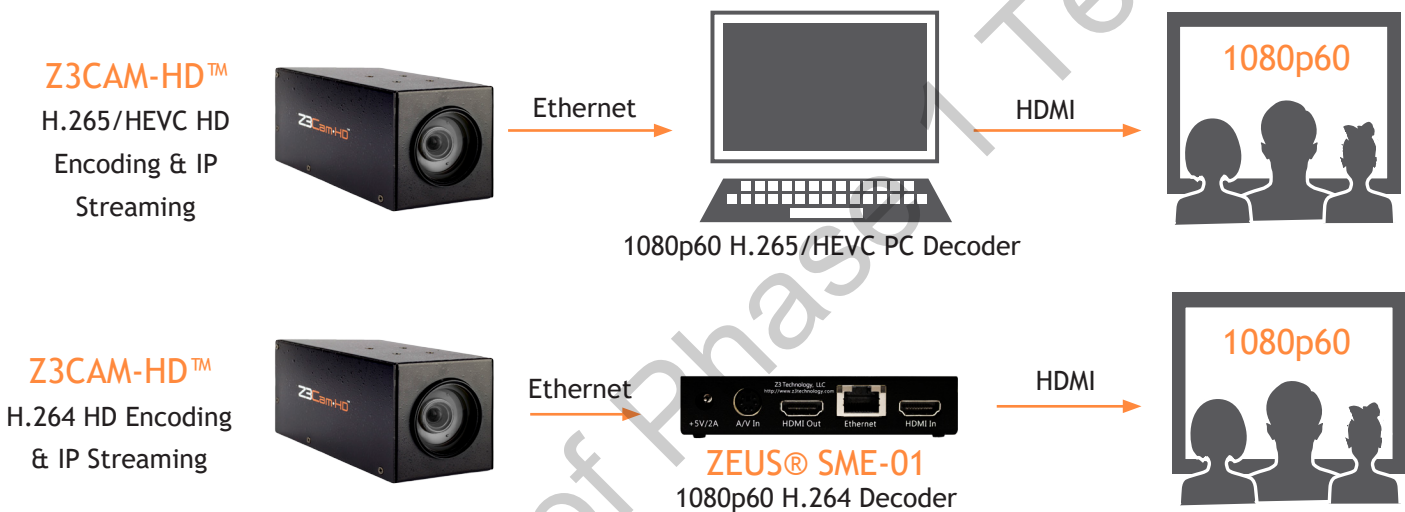

Specifications

Interfaces	Gigabit Ethernet, USB 2.0, Micro-HDMI Output, Audio Input and Composite Output
Supported Resolutions	60, 59.94, 50, 30, 29.97, 25 @1080p and 720p
Power	PoE or 12V DC
Power Consumption	7.5W typical while encoding H.265/HEVC video
Mount	1/4 20 UNC tripod screw hole on bottom of unit
Dimensions (L x W x H)	128 x 62 x 62 mm (5.0 x 2.4 x 2.4 in)
Weight	650 g (1.4 lbs)
Package Contents	Z3Cam-HD camera and 12V Power Supply
Additional Components	Add a wifi USB dongle for wireless connectivity**

HD IP STREAMING